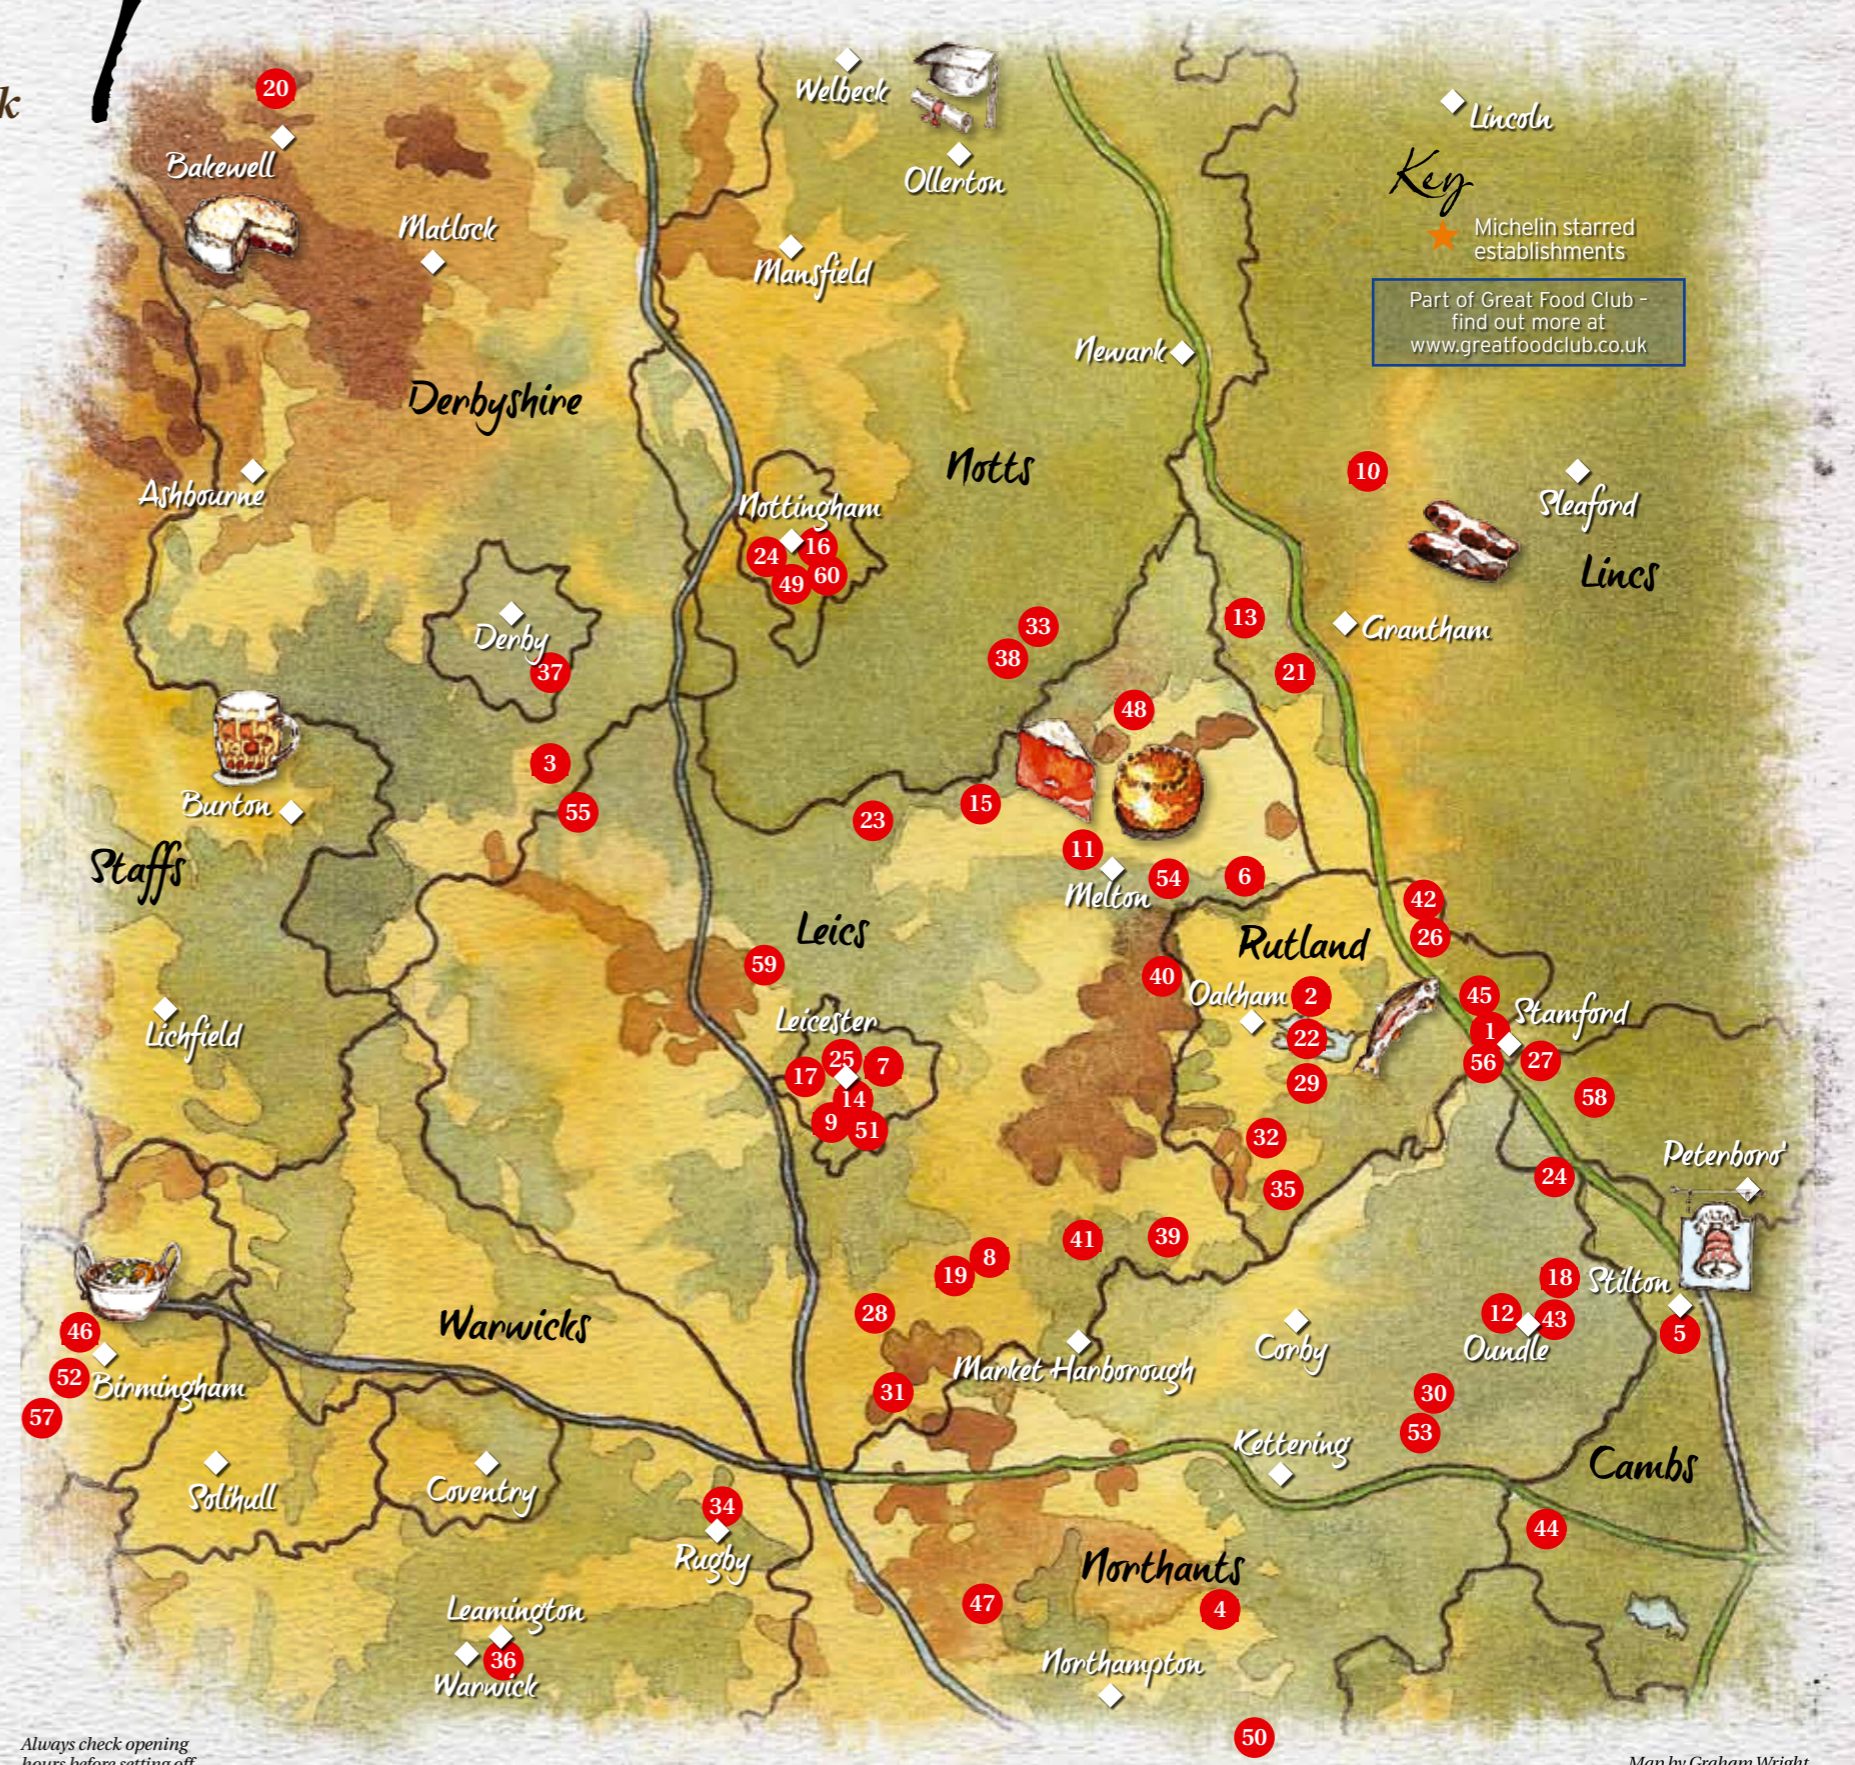

Always check opening hours before setting off

Map by Graham Wright